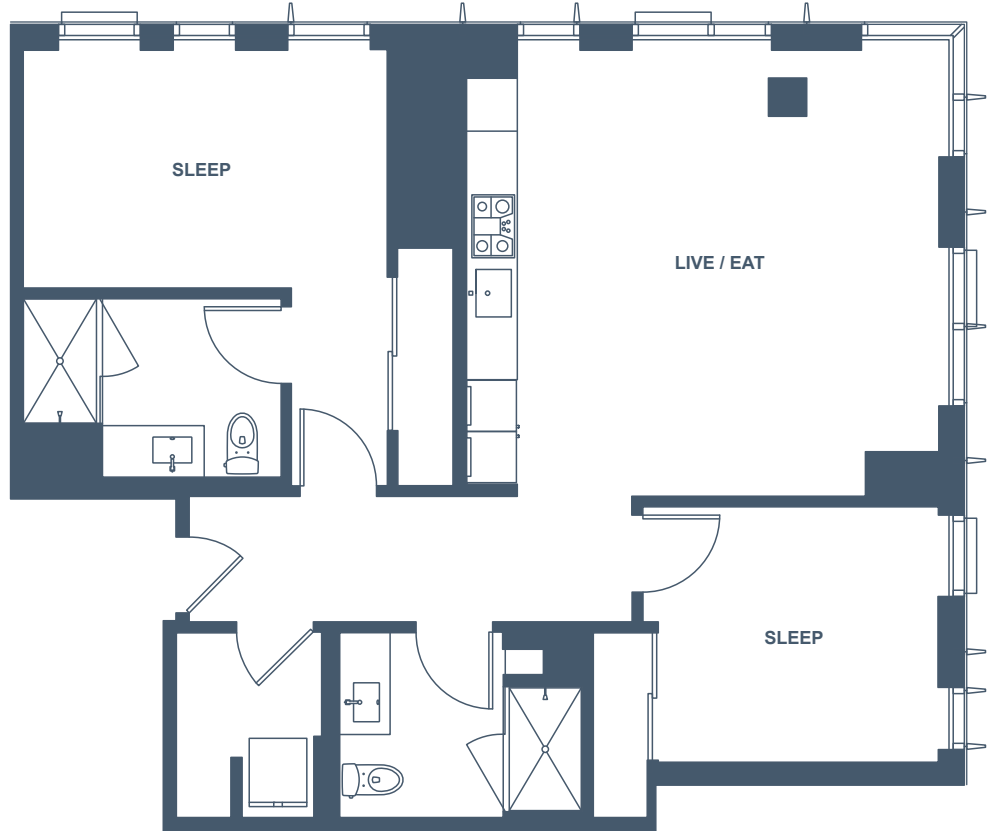

# UNIT 02

2 Bedroom  
1,083 SF

### Apartment Numbers

- |      |      |      |
|------|------|------|
| 702  | 1102 | 1502 |
| 802  | 1202 | 1602 |
| 902  | 1302 | 1702 |
| 1002 | 1402 |      |

Floor plans are artist's rendering. All dimensions are approximate. Actual product and specifications may vary in dimension or detail. Not all features are available in every apartment. Prices and availability are subject to change. Please see a representative for details.