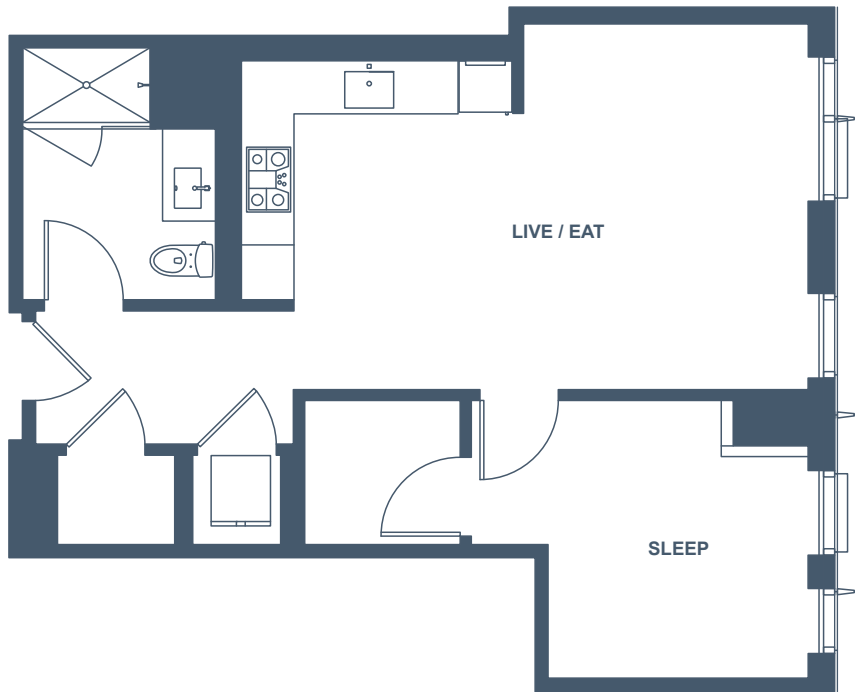

UNIT 03

1 Bedroom
688 SF

Apartment Numbers

703	1103	1503
803	1203	1603
903	1303	1703
1003	1403	

Floor plans are artist's rendering. All dimensions are approximate. Actual product and specifications may vary in dimension or detail. Not all features are available in every apartment. Prices and availability are subject to change. Please see a representative for details.