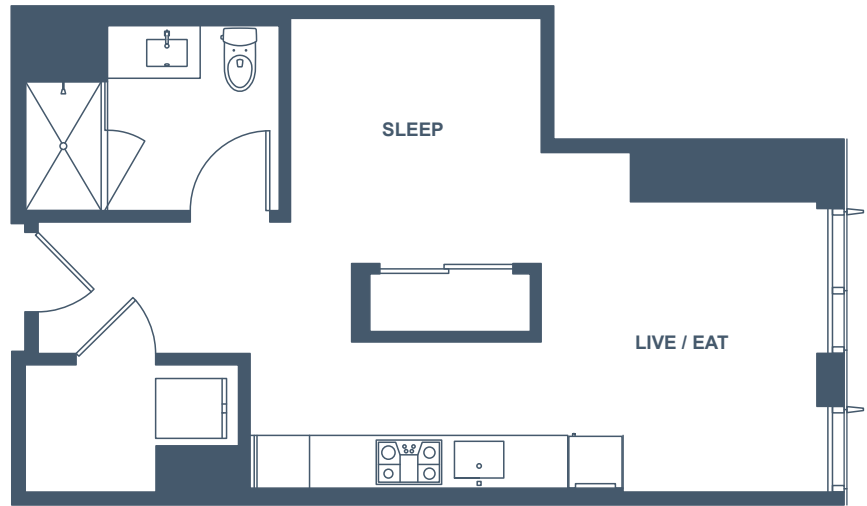

UNIT 04

Studio
511 SF

Apartment Numbers

- 704 1104 1504
- 804 1204 1604
- 904 1304 1704
- 1004 1404

Floor plans are artist's rendering. All dimensions are approximate. Actual product and specifications may vary in dimension or detail. Not all features are available in every apartment. Prices and availability are subject to change. Please see a representative for details.