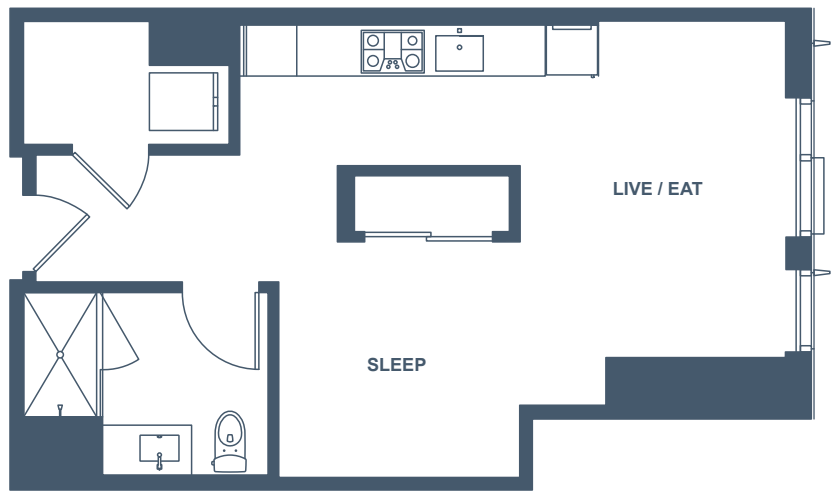

UNIT 05

Studio
540 SF

Apartment Numbers

705	1105	1505
805	1205	1605
905	1305	1705
1005	1405	

Floor plans are artist's rendering. All dimensions are approximate. Actual product and specifications may vary in dimension or detail. Not all features are available in every apartment. Prices and availability are subject to change. Please see a representative for details.