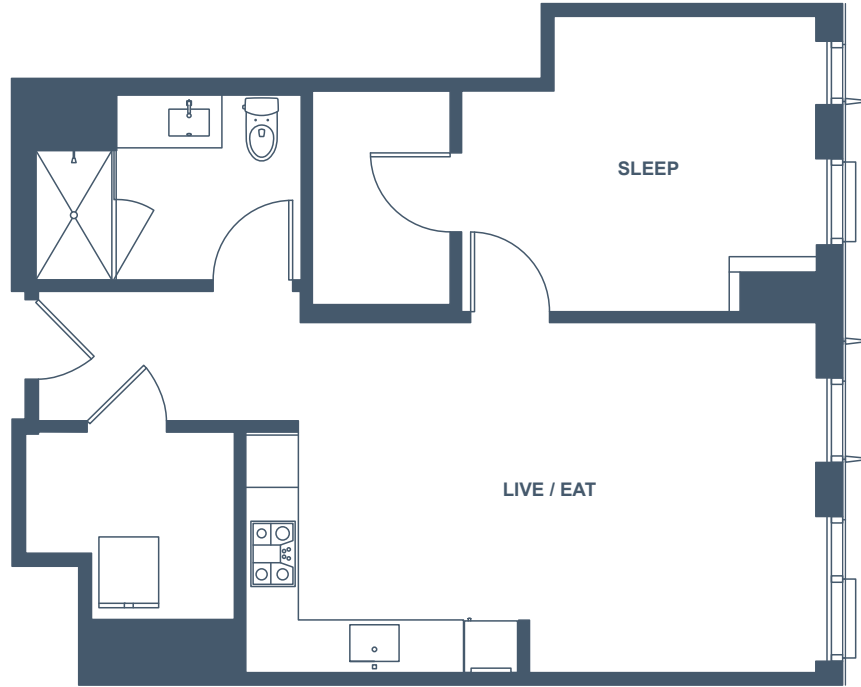

UNIT 06

1 Bedroom
738 SF

Apartment Numbers

| | | |
|------|------|------|
| 706 | 1106 | 1506 |
| 806 | 1206 | 1606 |
| 906 | 1306 | 1706 |
| 1006 | 1406 | |

Floor plans are artist's rendering. All dimensions are approximate. Actual product and specifications may vary in dimension or detail. Not all features are available in every apartment. Prices and availability are subject to change. Please see a representative for details.