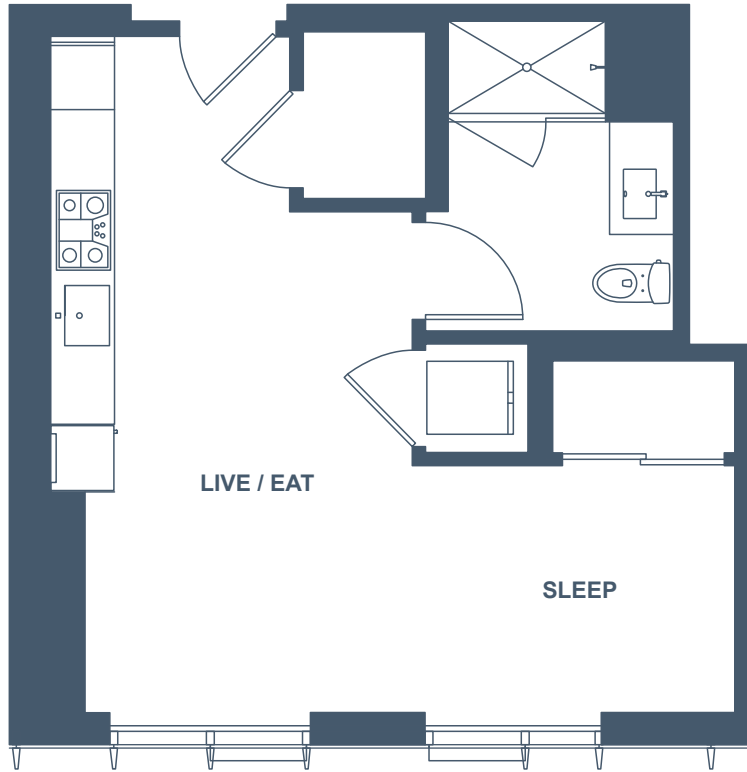

# UNIT 11

Studio  
503 SF

### Apartment Numbers

|      |      |      |
|------|------|------|
| 711  | 1111 | 1511 |
| 811  | 1211 | 1611 |
| 911  | 1311 |      |
| 1011 | 1411 |      |

Floor plans are artist's rendering. All dimensions are approximate. Actual product and specifications may vary in dimension or detail. Not all features are available in every apartment. Prices and availability are subject to change. Please see a representative for details.