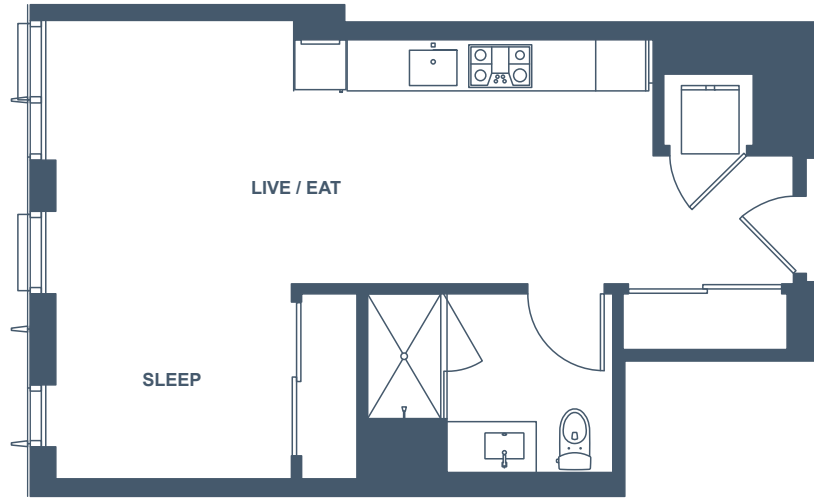

# UNIT 16

Studio  
539 SF

## Apartment Numbers

- |      |      |      |
|------|------|------|
| 716  | 1116 | 1516 |
| 816  | 1216 | 1616 |
| 916  | 1316 |      |
| 1016 | 1416 |      |

Floor plans are artist's rendering. All dimensions are approximate. Actual product and specifications may vary in dimension or detail. Not all features are available in every apartment. Prices and availability are subject to change. Please see a representative for details.