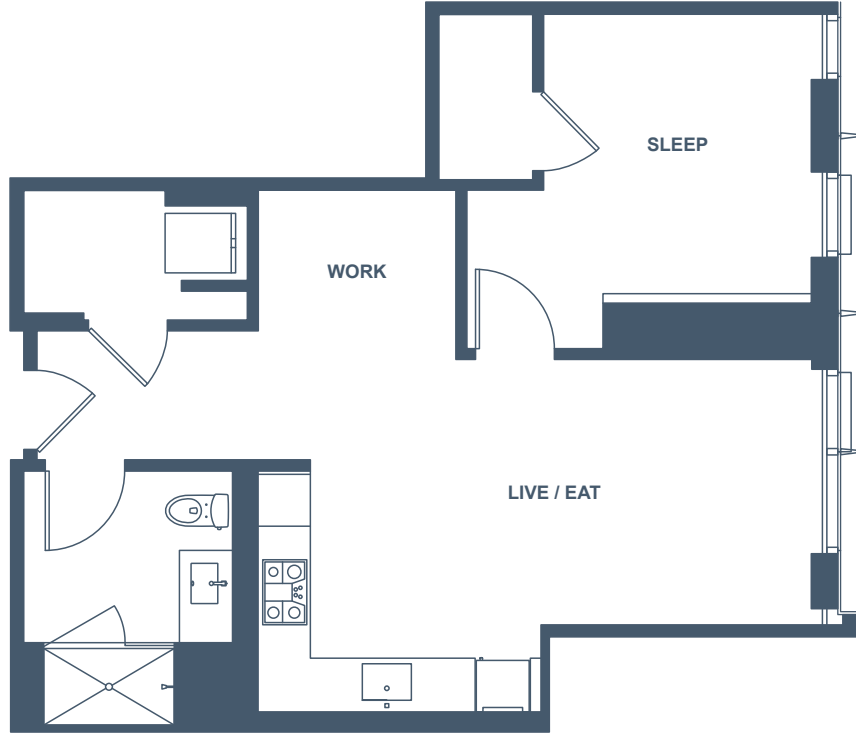

UNIT 19

1 Bedroom + Den
715 SF

Apartment Numbers

- | | | |
|------|------|------|
| 719 | 1119 | 1519 |
| 819 | 1219 | 1619 |
| 919 | 1319 | |
| 1019 | 1419 | |

Floor plans are artist's rendering. All dimensions are approximate. Actual product and specifications may vary in dimension or detail. Not all features are available in every apartment. Prices and availability are subject to change. Please see a representative for details.