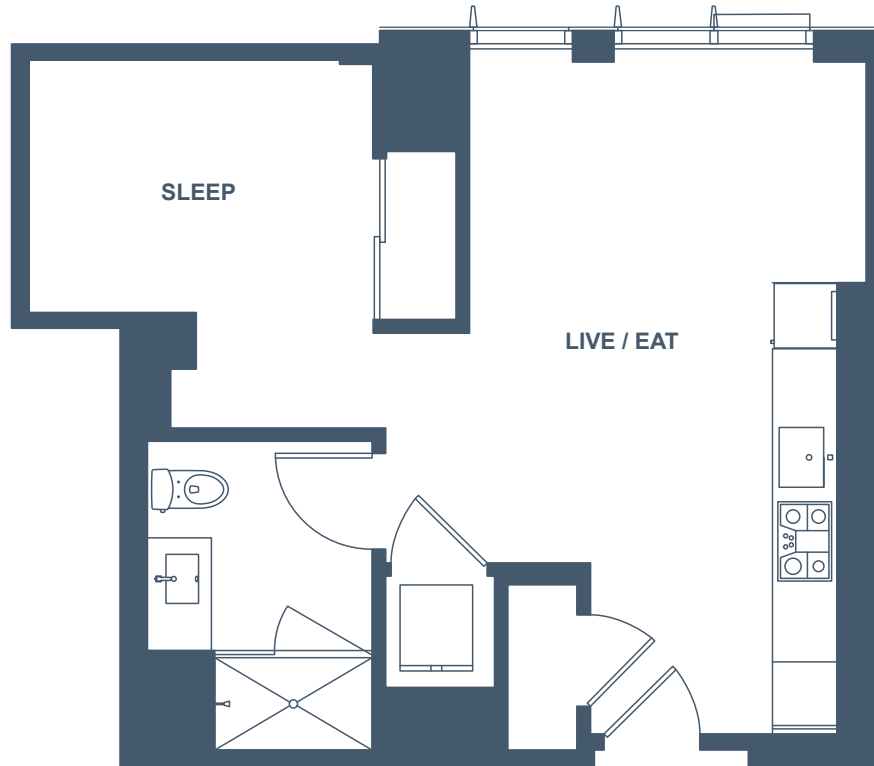

# UNIT 20

Studio  
561 SF

## Apartment Numbers

|      |      |      |
|------|------|------|
| 720  | 1120 | 1520 |
| 820  | 1220 | 1620 |
| 920  | 1320 |      |
| 1020 | 1420 |      |

Floor plans are artist's rendering. All dimensions are approximate. Actual product and specifications may vary in dimension or detail. Not all features are available in every apartment. Prices and availability are subject to change. Please see a representative for details.